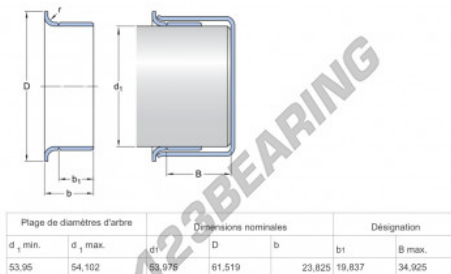

## Speedi-Sleeve 99836-SKF - 99836-SKF

<https://www.123bearing.ie/seals/accessories/speedi-sleeve/99836-skf>

### PRODUCT FEATURES

Brand	SKF
N° Ean13	3616060570482
Inside diameter	53 mm
Thickness	23 mm
Packaging	1

[contact@123bearing.ie](mailto:contact@123bearing.ie)

+33 359 36 04 90

CRT4 de Lesquin 60 Rue Du Haut De Sainghin 59273 Fretin FRANCE