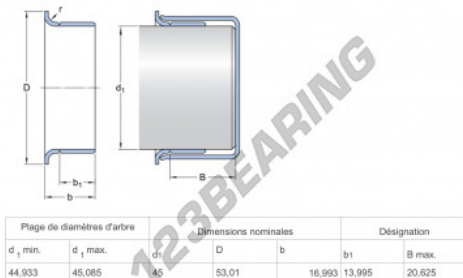

Speedi-Sleeve 99830-SKF - 99830-SKF

<https://www.123bearing.ie/seals/accessories/speedi-sleeve/99830-skf>

PRODUCT FEATURES

Brand	SKF
N° Ean13	85311185806
Inside diameter	45 mm
Thickness	16 mm
Weight	63 g
Packaging	1