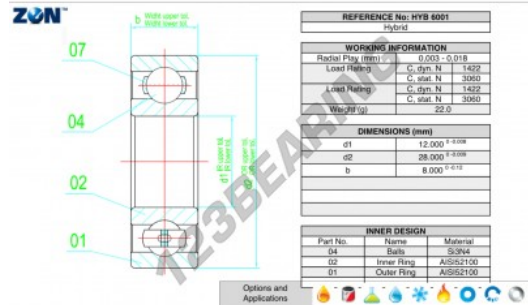

Deep groove ball bearing single row HYB-6001-ZEN - HYB-6001-ZEN

<https://www.123bearing.ie/bearing-housing/deep-groove-bearing/single-row/hyb-6001-zen>

PRODUCT FEATURES

Brand	ZEN
N° Ean13	3616060560414
Inside diameter	12 mm
Outside diameter	28 mm
Thickness	8 mm
Dynamic load	1422 kN
Static load	3060 kN
Packaging	1