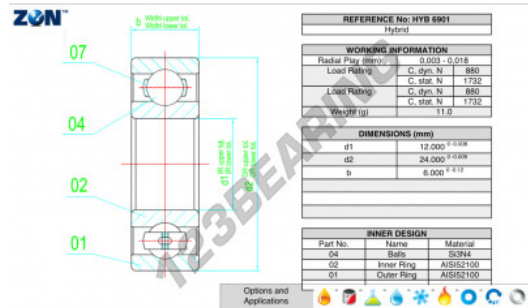

Deep groove ball bearing single row HYB-6901-ZEN - HYB-6901-ZEN

<https://www.123bearing.ie/bearing-housing/deep-groove-bearing/single-row/hyb-6901-zen>

PRODUCT FEATURES

Brand	ZEN
N° Ean13	3616060560407
Inside diameter	12 mm
Outside diameter	24 mm
Thickness	6 mm
Dynamic load	880 kN
Static load	1732 kN
Packaging	1