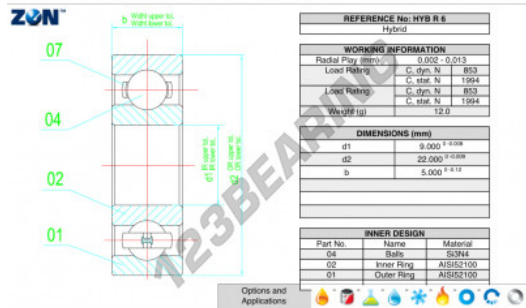

## Deep groove ball bearing single row HYB-R6-ZEN - HYB-R6-ZEN

<https://www.123bearing.ie/bearing-housing/deep-groove-bearing/single-row/hyb-r6-zen>

### PRODUCT FEATURES

Brand	ZEN
N° Ean13	3616060560278
Inside diameter	9.5 mm
Outside diameter	22.2 mm
Thickness	7.1 mm
Dynamic load	853 kN
Static load	1994 kN
Packaging	1

[contact@123bearing.ie](mailto:contact@123bearing.ie)