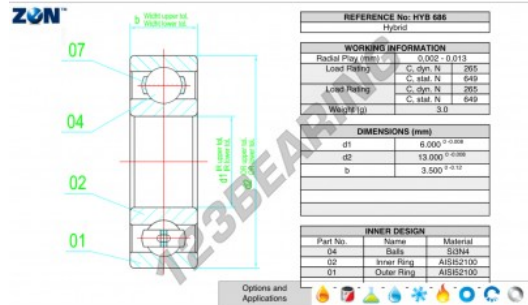

Deep groove ball bearing single row HYB-686-ZEN - HYB-686-ZEN

<https://www.123bearing.ie/bearing-housing/deep-groove-bearing/single-row/hyb-686-zen>

PRODUCT FEATURES

Brand	ZEN
N° Ean13	3616060559708
Inside diameter	6 mm
Outside diameter	13 mm
Thickness	3.5 mm
Dynamic load	265 kN
Static load	649 kN
Packaging	1