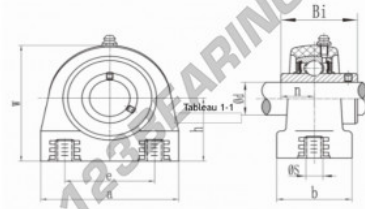

Housed bearing 2 bolts PUCPA-208 - PUCPA-208

<https://www.123bearing.ie/bearing-housing/housed-bearing/cast-iron-housed-bearing-2/pucpa-208>

Type	Size (In)		Dimensional (mm)							Mounting height (mm)	Bolt size
	in	mm	d	h	b	W	Bi	W			
PUCPA-208	1-1/2 1-9/16	40	49.2	48	100.5	88.9	121	46.2	19	M12	

PRODUCT FEATURES

Brand	GEN
Shaft diameter	40 mm
No. of fasteners	2
Tightening	set screw
Mounting center distance	88.9 mm
Material	PLASTIC
Weight	390 g
Packaging	1

contact@123bearing.ie

+33 359 36 04 90

CRT4 de Lesquin 60 Rue Du Haut De Sainghin 59273 Fretin FRANCE