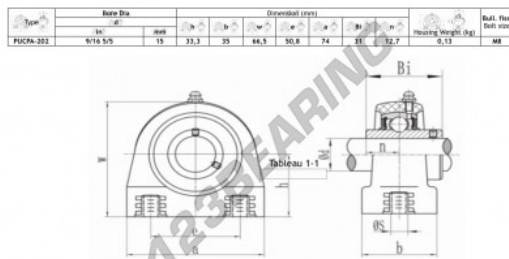

Housed bearing 2 bolts PUCPA-202 - PUCPA-202

<https://www.123bearing.ie/bearing-housing/housed-bearing/cast-iron-housed-bearing-2/pucpa-202>

PRODUCT FEATURES

Brand	GEN
Shaft diameter	15 mm
No. of fasteners	2
Tightening	set screw
Mounting center distance	50.8 mm
Material	PLASTIC
Weight	130 g
Packaging	1