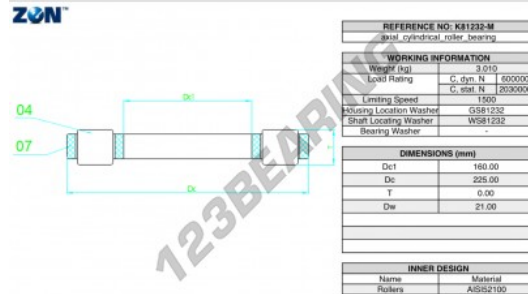

Thrust roller bearing K81232-M-ZEN - K81232-M-ZEN

<https://www.123bearing.ie/bearing-housing/roller-bearing/thrust/k81232-m-zen>

PRODUCT FEATURES

Brand	ZEN
N° Ean13	3616060508683
Inside diameter	160 mm
Outside diameter	225 mm
Thickness	21 mm
Limiting speed	1500 rpm
Dynamic load	600 kN
Static load	2030 kN
Packaging	1