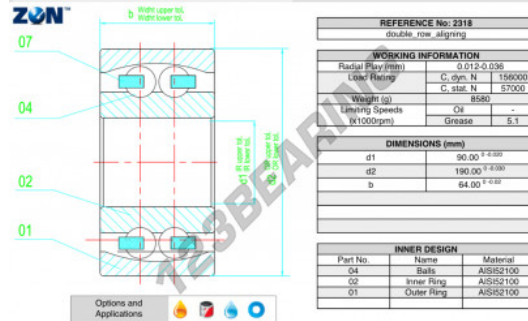

## Self aligning ball bearing 2318-ZEN - 2318-ZEN

<https://www.123bearing.ie/bearing-housing/deep-groove-bearing/sefl-aligning/2318-zen>

## PRODUCT FEATURES

Brand	ZEN
N° Ean13	3616060505750
Inside diameter	90 mm
Outside diameter	190 mm
Thickness	64 mm
Limiting speed	5100 rpm
Dynamic load	156 kN
Static load	57 kN
Packaging	1

[contact@123bearing.ie](mailto:contact@123bearing.ie)