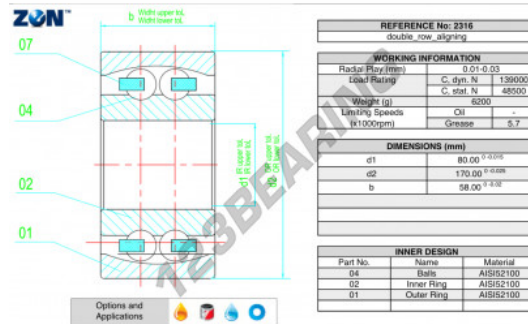

Self aligning ball bearing 2316-ZEN - 2316-ZEN

<https://www.123bearing.ie/bearing-housing/deep-groove-bearing/sefl-aligning/2316-zen>

PRODUCT FEATURES

Brand	ZEN
N° Ean13	3616060505736
Inside diameter	80 mm
Inside diameter	3.15" inch
Outside diameter	170 mm
Outside diameter	6.693" inch
Thickness	58 mm
Thickness	2.283" inch
Limiting speed	5700 rpm
Weight	5657 g
Dynamic load	139 kN
Static load	48.5 kN
Packaging	1