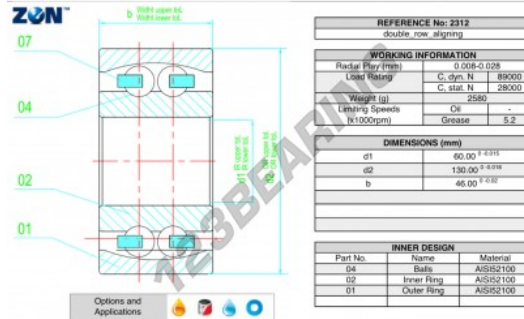

Self aligning ball bearing 2312-ZEN - 2312-ZEN

<https://www.123bearing.ie/bearing-housing/deep-groove-bearing/sefl-aligning/2312-zen>

PRODUCT FEATURES

Brand	ZEN
N° Ean13	3616060505699
Inside diameter	60 mm
Outside diameter	130 mm
Thickness	46 mm
Limiting speed	5200 rpm
Weight	2612 g
Dynamic load	89 kN
Static load	28 kN
Packaging	1