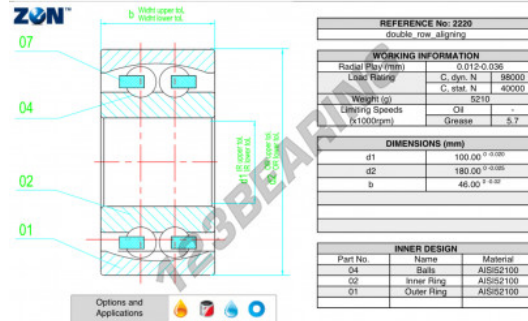

Self aligning ball bearing 2220-ZEN - 2220-ZEN

<https://www.123bearing.ie/bearing-housing/deep-groove-bearing/sefl-aligning/2220-zen>

PRODUCT FEATURES

Brand	ZEN
N° Ean13	3616060505576
Inside diameter	100 mm
Outside diameter	180 mm
Thickness	46 mm
Limiting speed	5700 rpm
Dynamic load	98 kN
Static load	40 kN
Packaging	1