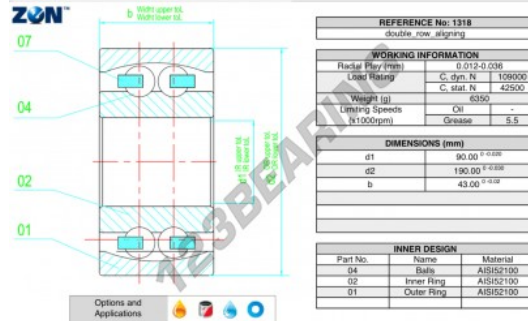

Self aligning ball bearing 1318-ZEN - 1318-ZEN

<https://www.123bearing.ie/bearing-housing/deep-groove-bearing/sefl-aligning/1318-zen>

PRODUCT FEATURES

Brand	ZEN
N° Ean13	3616060505330
Inside diameter	90 mm
Outside diameter	190 mm
Thickness	43 mm
Limiting speed	5500 rpm
Dynamic load	109 kN
Static load	42.5 kN
Packaging	1