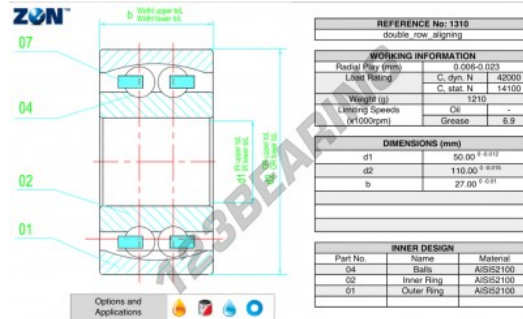

## Self aligning ball bearing 1310-ZEN - 1310-ZEN

<https://www.123bearing.ie/bearing-housing/deep-groove-bearing/sefl-aligning/1310-zen>

### PRODUCT FEATURES

Brand	ZEN
N° Ean13	3616060505255
Inside diameter	50 mm
Outside diameter	110 mm
Thickness	27 mm
Limiting speed	6900 rpm
Weight	1200 g
Dynamic load	42 kN
Static load	14.1 kN
Packaging	1