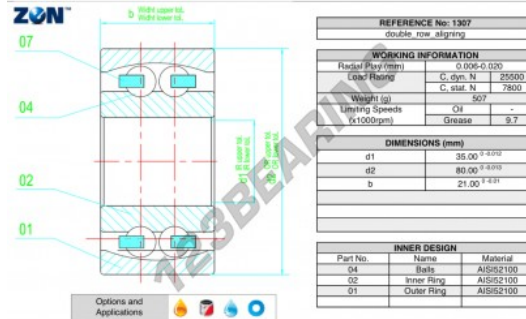

## Self aligning ball bearing 1307-ZEN - 1307-ZEN

<https://www.123bearing.ie/bearing-housing/deep-groove-bearing/sefl-aligning/1307-zen>

### PRODUCT FEATURES

Brand	ZEN
N° Ean13	3616060505224
Inside diameter	35 mm
Inside diameter	1.378" inch
Outside diameter	80 mm
Outside diameter	3.15" inch
Thickness	21 mm
Thickness	0.827" inch
Limiting speed	9700 rpm
Weight	510 g
Dynamic load	25.5 kN
Static load	7.8 kN
Packaging	1