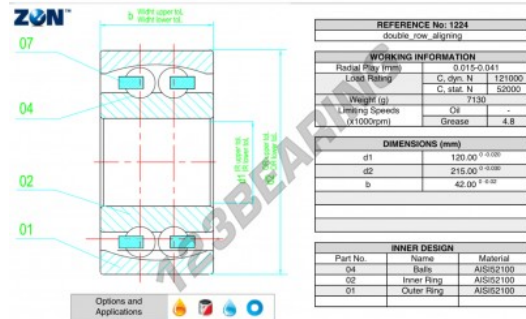

## Self aligning ball bearing 1224-ZEN - 1224-ZEN

<https://www.123bearing.ie/bearing-housing/deep-groove-bearing/sefl-aligning/1224-zen>

### PRODUCT FEATURES

Brand	ZEN
N° Ean13	3616060505156
Inside diameter	120 mm
Outside diameter	215 mm
Thickness	42 mm
Limiting speed	4800 rpm
Dynamic load	121 kN
Static load	52 kN
Packaging	1

[contact@123bearing.ie](mailto:contact@123bearing.ie)