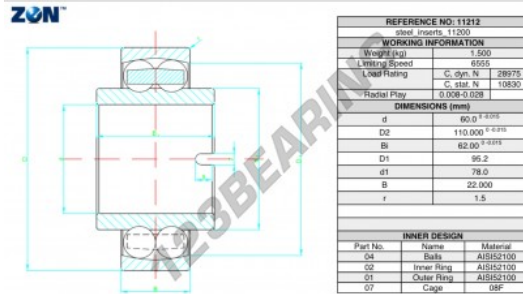

Self aligning ball bearing 11212-ZEN - 11212-ZEN

<https://www.123bearing.ie/bearing-housing/deep-groove-bearing/sefl-aligning/11212-zen>

PRODUCT FEATURES

Brand	ZEN
N° Ean13	3616060504906
Inside diameter	60 mm
Outside diameter	110 mm
Thickness	62 mm
Limiting speed	6555 rpm
Dynamic load	28.975 kN
Static load	10.83 kN
Packaging	1