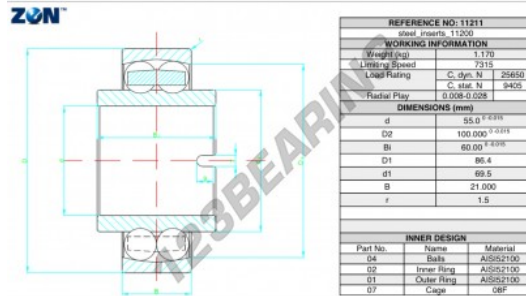

Self aligning ball bearing 11211-ZEN - 11211-ZEN

<https://www.123bearing.ie/bearing-housing/deep-groove-bearing/sefl-aligning/11211-zen>

PRODUCT FEATURES

Brand	ZEN
N° Ean13	3616060504890
Inside diameter	55 mm
Outside diameter	100 mm
Thickness	60 mm
Limiting speed	7315 rpm
Dynamic load	25.65 kN
Static load	9.405 kN
Packaging	1