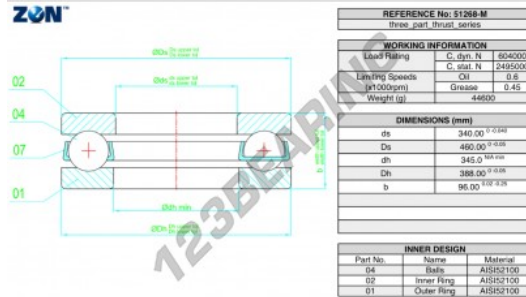

Thrust ball bearing 51268-M-ZEN - 51268-M-ZEN

<https://www.123bearing.ie/bearing-housing/deep-groove-bearing/thrust/51268-m-zen>

PRODUCT FEATURES

Brand	ZEN
N° Ean13	3616060503848
Inside diameter	340 mm
Outside diameter	460 mm
Thickness	96 mm
Dynamic load	604 kN
Static load	2495 kN
Packaging	1