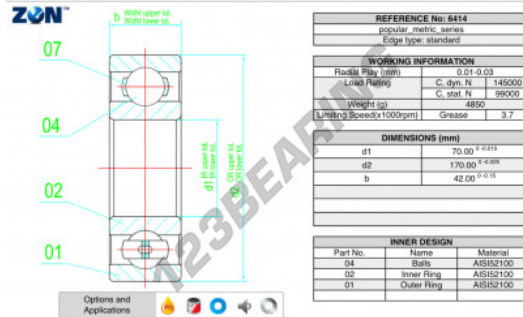

Deep groove ball bearing single row 6414-ZEN - 6414-ZEN

<https://www.123bearing.ie/bearing-housing/deep-groove-bearing/single-row/6414-zen>

PRODUCT FEATURES

Brand	ZEN
N° Ean13	3616060500052
Inside diameter	70 mm
Outside diameter	180 mm
Thickness	42 mm
Limiting speed	3700 rpm
Dynamic load	145 kN
Static load	99 kN
Packaging	1