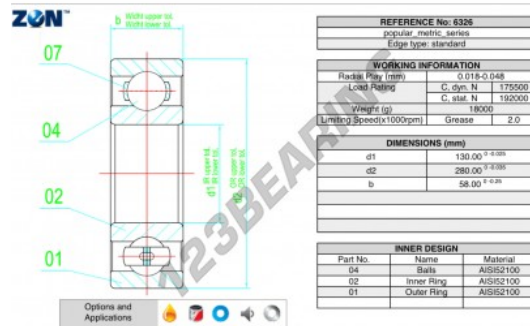

Deep groove ball bearing single row 6326-ZEN - 6326-ZEN

<https://www.123bearing.ie/bearing-housing/deep-groove-bearing/single-row/6326-zen>

PRODUCT FEATURES

Brand	ZEN
N° Ean13	3616060499578
Inside diameter	130 mm
Outside diameter	280 mm
Thickness	58 mm
Limiting speed	2000 rpm
Dynamic load	175.5 kN
Static load	192 kN
Packaging	1