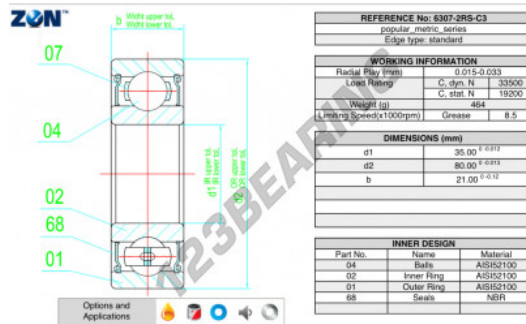

Deep groove ball bearing single row 6307-2RS-C3-ZEN - 6307-2RS-C3-ZEN

<https://www.123bearing.ie/bearing-housing/deep-groove-bearing/single-row/6307-2rs-c3-zen>

PRODUCT FEATURES

Brand	ZEN
N° Ean13	3616060499158
Inside diameter	35 mm
Sealing	Seal on both sides
Outside diameter	80 mm
Thickness	21 mm
Limiting speed	8500 rpm
Dynamic load	33.5 kN
Static load	19.2 kN
Packaging	1