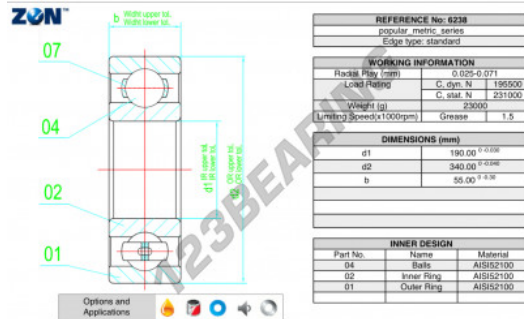

Deep groove ball bearing single row 6238-ZEN - 6238-ZEN

<https://www.123bearing.ie/bearing-housing/deep-groove-bearing/single-row/6238-zen>

PRODUCT FEATURES

Brand	ZEN
N° Ean13	3616060498533
Inside diameter	190 mm
Outside diameter	340 mm
Thickness	55 mm
Limiting speed	1500 rpm
Dynamic load	195.5 kN
Static load	231 kN
Packaging	1