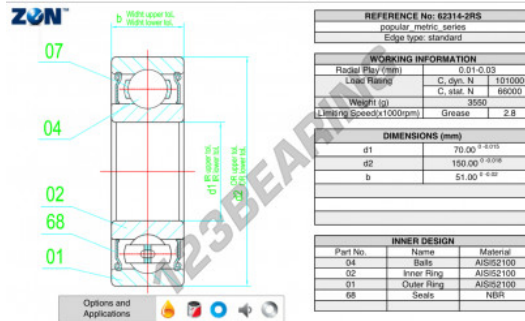

Deep groove ball bearing single row 62314-2RS-ZEN - 62314-2RS-ZEN

<https://www.123bearing.ie/bearing-housing/deep-groove-bearing/single-row/62314-2rs-zen>

PRODUCT FEATURES

Brand	ZEN
N° Ean13	3616060498458
Inside diameter	70 mm
Sealing	Seal on both sides
Outside diameter	150 mm
Thickness	51 mm
Limiting speed	2800 rpm
Dynamic load	101 kN
Static load	66 kN
Packaging	1