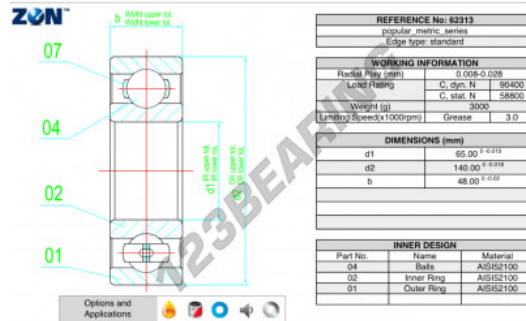

## Deep groove ball bearing single row 62313-ZEN - 62313-ZEN

<https://www.123bearing.ie/bearing-housing/deep-groove-bearing/single-row/62313-zen>

### PRODUCT FEATURES

Brand	ZEN
N° Ean13	3616060498441
Inside diameter	65 mm
Outside diameter	140 mm
Thickness	48 mm
Limiting speed	3000 rpm
Dynamic load	90.4 kN
Static load	58.8 kN
Packaging	1

[contact@123bearing.ie](mailto:contact@123bearing.ie)