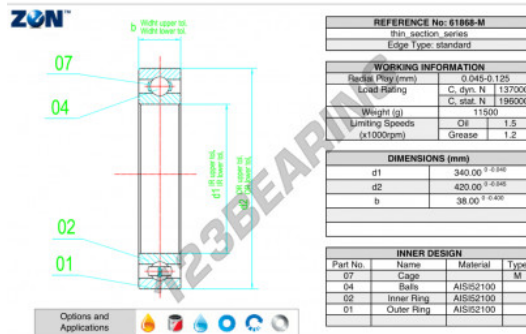

Deep groove ball bearing single row 61868-M-ZEN - 61868-M-ZEN

<https://www.123bearing.ie/bearing-housing/deep-groove-bearing/single-row/61868-m-zen>

PRODUCT FEATURES

| | |
|------------------|---------------|
| Brand | ZEN |
| N° Ean13 | 3616060496430 |
| Inside diameter | 340 mm |
| Outside diameter | 420 mm |
| Thickness | 38 mm |
| Weight | 12326 g |
| Dynamic load | 137 kN |
| Static load | 196 kN |
| Packaging | 1 |