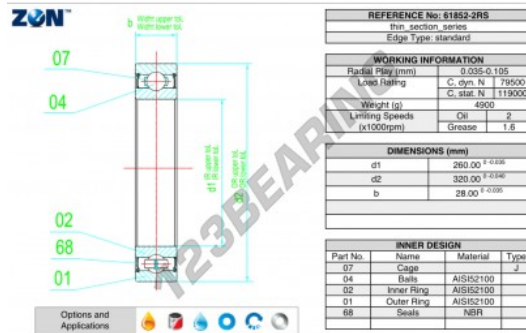

## Deep groove ball bearing single row 61852-2RS-ZEN - 61852-2RS-ZEN

<https://www.123bearing.ie/bearing-housing/deep-groove-bearing/single-row/61852-2rs-zen>

### PRODUCT FEATURES

Brand	ZEN
N° Ean13	3616060496379
Inside diameter	260 mm
Sealing	Seal on both sides
Outside diameter	320 mm
Thickness	28 mm
Weight	4900 g
Dynamic load	79.5 kN
Static load	119 kN
Packaging	1