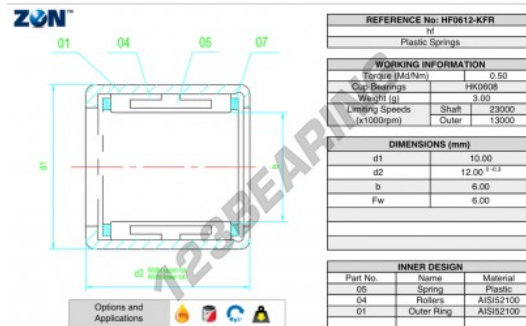

Drawn cup roller clutches HF0612-KFR-ZEN - HF0612-KFR-ZEN

<https://www.123bearing.ie/bearing-housing/needle-roller-bearing/drawn-cup-roller-clutch/hf0612-kfr-zen>

PRODUCT FEATURES

Brand	ZEN
N° Ean13	3616060491800
Inside diameter	6 mm
Outside diameter	10 mm
Thickness	12 mm
Packaging	1