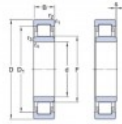

Roller bearing NU230-ECJ-SKF - NU230-ECJ-SKF

<https://www.123bearing.ie/bearing-housing/roller-bearing/roller/nu230-ecj-skf>

Spécifications techniques

DIMENSIONS

d	150 mm
D	270 mm
B	45 mm
D ₁	+ 232.35 mm
r _{1,2}	182 mm
r _{3,4}	min. 3 mm
s	min. 3 mm
	max. 2.5 mm

PRODUCT FEATURES

Brand	SKF
N° Ean13	7316577062536
Inside diameter	150 mm
Outside diameter	270 mm
Thickness	45 mm
Weight	10314 g
Packaging	1
Standard	No standard

contact@123bearing.ie

+33 359 36 04 90

CRT4 de Lesquin 60 Rue Du Haut De Sainghin 59273 Fretin FRANCE