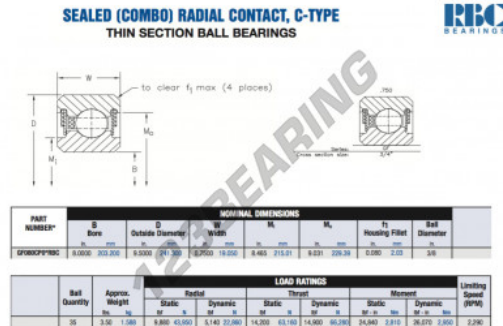

Deep groove ball bearing single row GF080-CP0-RBC - GF080-CP0-RBC

<https://www.123bearing.ie/bearing-housing/deep-groove-bearing/single-row/gf080-cp0-rbc>

PRODUCT FEATURES

Brand	RBC
N° Ean13	3663952552538
Inside diameter	203.2 mm
Inside diameter	8" inch
Outside diameter	241.3 mm
Outside diameter	9 1/2" inch
Thickness	19.05 mm
Thickness	3/4" inch
Weight	1588 g
Packaging	1