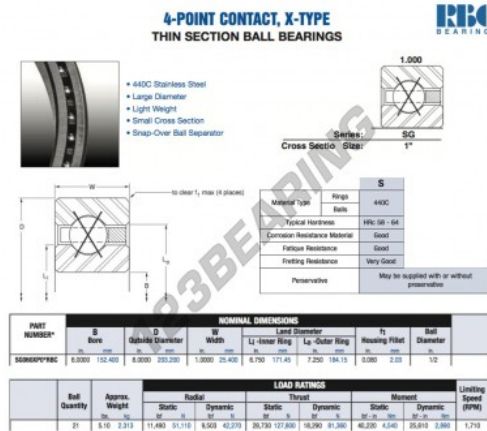

## Deep groove ball bearing single row SG060-XP0-RBC - SG060-XP0-RBC

<https://www.123bearing.ie/bearing-housing/deep-groove-bearing/single-row/sg060-xp0-rbc>

### PRODUCT FEATURES

Brand	RBC
N° Ean13	3663952549590
Inside diameter	152.4 mm
Inside diameter	6" inch
Outside diameter	203.2 mm
Outside diameter	8" inch
Thickness	25.4 mm
Thickness	1" inch
Weight	2313 g
Packaging	1