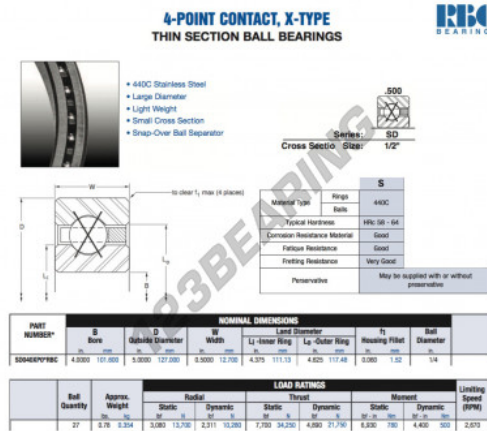

Deep groove ball bearing single row SD040-XP0-RBC - SD040-XP0-RBC

<https://www.123bearing.ie/bearing-housing/deep-groove-bearing/single-row/sd040-xp0-rbc>

PRODUCT FEATURES

Brand	RBC
N° Ean13	3663952549217
Inside diameter	101.6 mm
Outside diameter	127 mm
Thickness	12.7 mm
Weight	354 g
Packaging	1