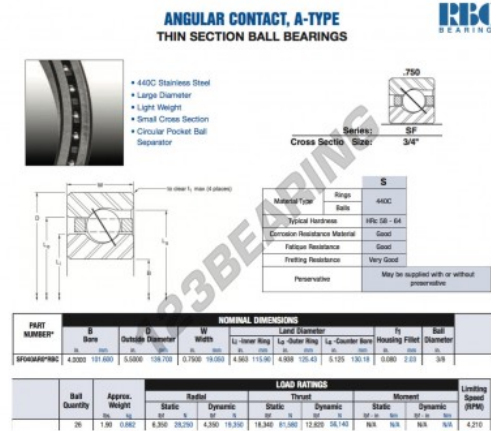

## Deep groove ball bearing single row SF040-AR0-RBC - SF040-AR0-RBC

<https://www.123bearing.ie/bearing-housing/deep-groove-bearing/single-row/sf040-ar0-rbc>

### PRODUCT FEATURES

Brand	RBC
N° Ean13	3663952548333
Inside diameter	101.6 mm
Inside diameter	4" inch
Outside diameter	139.7 mm
Outside diameter	5 1/2" inch
Thickness	19.05 mm
Thickness	3/4" inch
Weight	862 g
Packaging	1