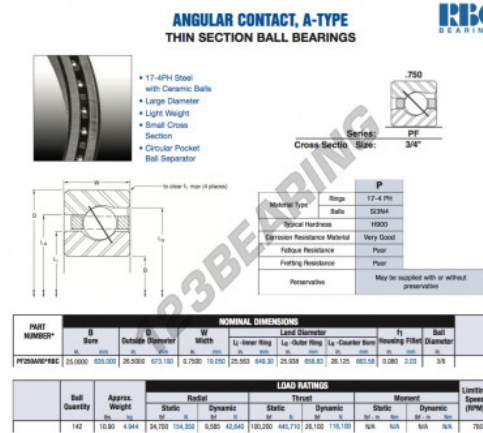

Deep groove ball bearing single row PF250-AR0-RBC - PF250-AR0-RBC

<https://www.123bearing.ie/bearing-housing/deep-groove-bearing/single-row/pf250-ar0-rbc>

PRODUCT FEATURES

Brand	RBC
N° Ean13	3663952545394
Inside diameter	635 mm
Inside diameter	25" inch
Outside diameter	673.1 mm
Outside diameter	26 1/2" inch
Thickness	19.05 mm
Thickness	3/4" inch
Weight	4944 g
Packaging	1