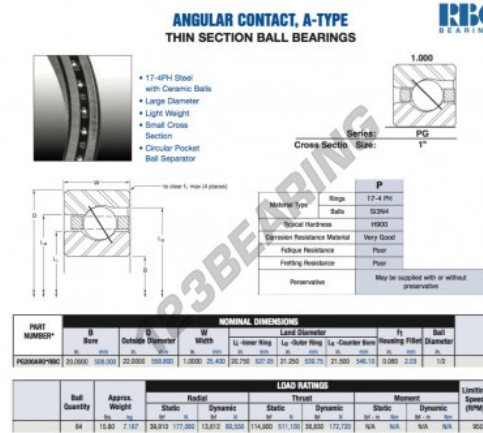

## Deep groove ball bearing single row PG200-AR0-RBC - PG200-AR0-RBC

<https://www.123bearing.ie/bearing-housing/deep-groove-bearing/single-row/pg200-ar0-rbc>

### PRODUCT FEATURES

Brand	RBC
N° Ean13	3663952545356
Inside diameter	508 mm
Outside diameter	558.8 mm
Thickness	25.4 mm
Weight	7167 g
Packaging	1

[contact@123bearing.ie](mailto:contact@123bearing.ie)

+33 359 36 04 90