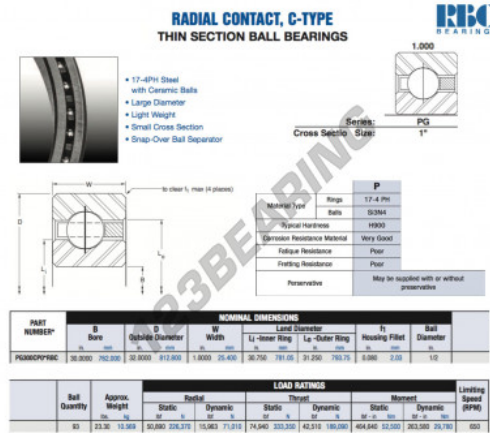

## Deep groove ball bearing single row PG300-CP0-RBC - PG300-CP0-RBC

<https://www.123bearing.ie/bearing-housing/deep-groove-bearing/single-row/pg300-cp0-rbc>

### PRODUCT FEATURES

Brand	RBC
N° Ean13	3663952544106
Inside diameter	762 mm
Outside diameter	812.8 mm
Thickness	25.4 mm
Weight	10569 g
Packaging	1

[contact@123bearing.ie](mailto:contact@123bearing.ie)

+33 359 36 04 90