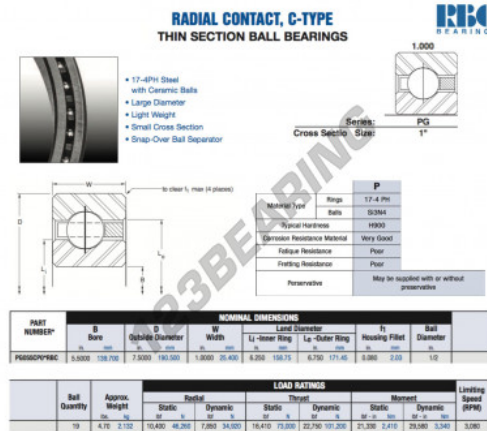

## Deep groove ball bearing single row PG055-CP0-RBC - PG055-CP0-RBC

<https://www.123bearing.ie/bearing-housing/deep-groove-bearing/single-row/pg055-cp0-rbc>

### PRODUCT FEATURES

Brand	RBC
N° Ean13	3663952543277
Inside diameter	139.7 mm
Outside diameter	190.5 mm
Thickness	25.4 mm
Weight	2132 g
Packaging	1

[contact@123bearing.ie](mailto:contact@123bearing.ie)