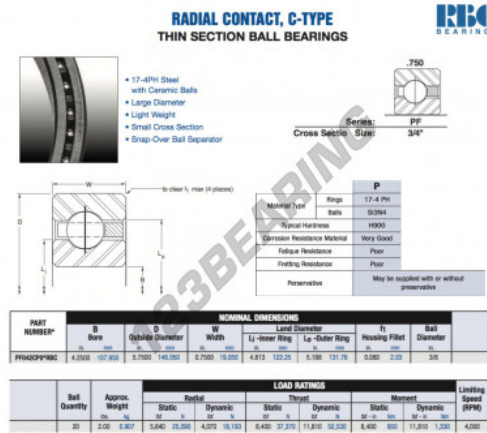

Deep groove ball bearing single row PF042-CP0-RBC - PF042-CP0-RBC

<https://www.123bearing.ie/bearing-housing/deep-groove-bearing/single-row/pf042-cp0-rbc>

PRODUCT FEATURES

Brand	RBC
N° Ean13	3663952543024
Inside diameter	107.95 mm
Outside diameter	146.05 mm
Thickness	19.05 mm
Weight	907 g
Packaging	1