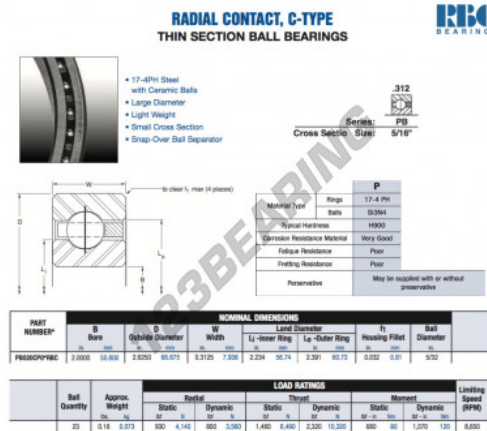

Deep groove ball bearing single row PB020-CP0-RBC - PB020-CP0-RBC

<https://www.123bearing.ie/bearing-housing/deep-groove-bearing/single-row/pb020-cp0-rbc>

PRODUCT FEATURES

Brand	RBC
N° Ean13	3663952542843
Inside diameter	50.8 mm
Outside diameter	66.675 mm
Thickness	7.938 mm
Weight	73 g
Packaging	1