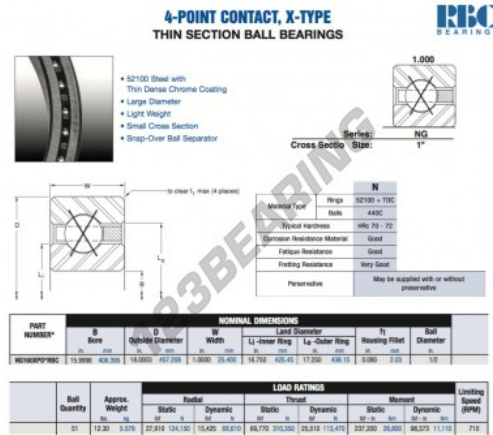

## Deep groove ball bearing single row NG160-XP0-RBC - NG160-XP0-RBC

<https://www.123bearing.ie/bearing-housing/deep-groove-bearing/single-row/ng160-xp0-rbc>

### PRODUCT FEATURES

Brand	RBC
N° Ean13	3663952542577
Inside diameter	406.395 mm
Inside diameter	16" inch
Outside diameter	457.208 mm
Outside diameter	18" inch
Thickness	25.4 mm
Thickness	1" inch
Weight	5579 g
Packaging	1