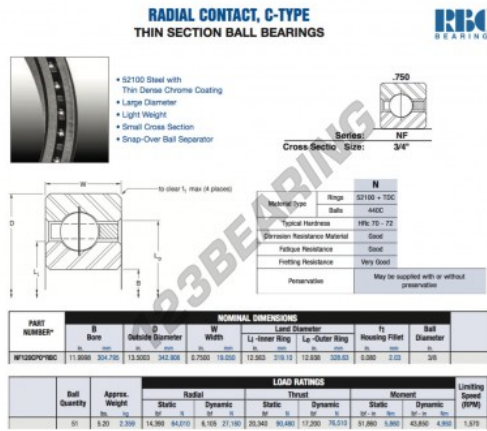

## Deep groove ball bearing single row NF120-CP0-RBC - NF120-CP0-RBC

<https://www.123bearing.ie/bearing-housing/deep-groove-bearing/single-row/nf120-cp0-rbc>

### PRODUCT FEATURES

Brand	RBC
N° Ean13	3663952539737
Inside diameter	304.795 mm
Inside diameter	12" inch
Outside diameter	342.908 mm
Outside diameter	13.5" inch
Thickness	19.05 mm
Thickness	3/4" inch
Weight	2359 g
Packaging	1