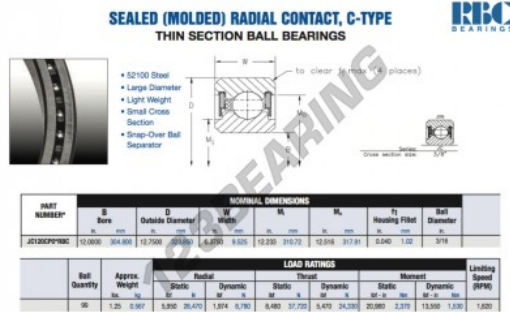

## Deep groove ball bearing single row JC120-CP0-RBC - JC120-CP0-RBC

<https://www.123bearing.ie/bearing-housing/deep-groove-bearing/single-row/jc120-cp0-rbc>

### PRODUCT FEATURES

Brand	RBC
N° Ean13	3663952538709
Inside diameter	304.8 mm
Outside diameter	323.85 mm
Thickness	9.525 mm
Weight	567 g
Packaging	1

[contact@123bearing.ie](mailto:contact@123bearing.ie)