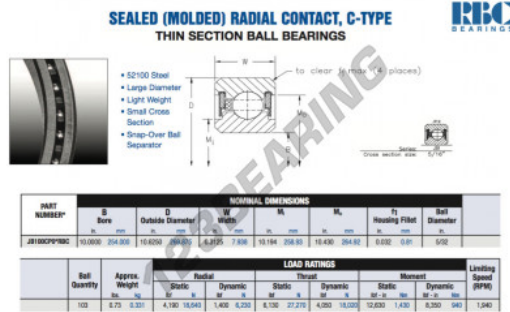

Deep groove ball bearing single row JB100-CP0-RBC - JB100-CP0-RBC

<https://www.123bearing.ie/bearing-housing/deep-groove-bearing/single-row/jb100-cp0-rbc>

PRODUCT FEATURES

Brand	RBC
N° Ean13	3663952538570
Inside diameter	254 mm
Inside diameter	10" inch
Outside diameter	269.875 mm
Outside diameter	10 5/8" inch
Thickness	7.938 mm
Thickness	5/16" inch
Weight	331 g
Packaging	1