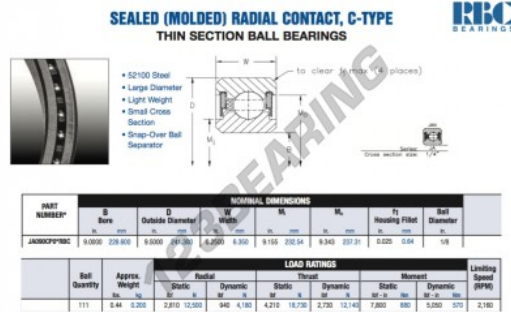

## Deep groove ball bearing single row JA090-CP0-RBC - JA090-CP0-RBC

<https://www.123bearing.ie/bearing-housing/deep-groove-bearing/single-row/ja090-cp0-rbc>

### PRODUCT FEATURES

Brand	RBC
N° Ean13	3663952538501
Inside diameter	228.6 mm
Inside diameter	9" inch
Outside diameter	241.3 mm
Outside diameter	9 1/2" inch
Thickness	6.35 mm
Thickness	1/4" inch
Weight	200 g
Packaging	1