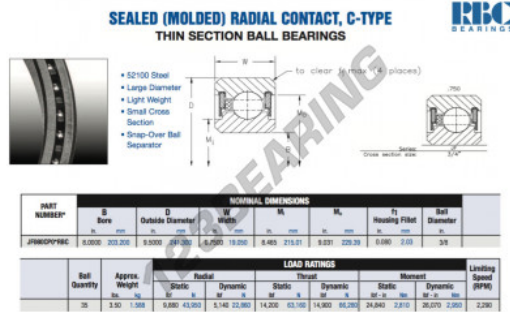

## Deep groove ball bearing single row JF080-CP0-RBC - JF080-CP0-RBC

<https://www.123bearing.ie/bearing-housing/deep-groove-bearing/single-row/jf080-cp0-rbc>

### PRODUCT FEATURES

Brand	RBC
N° Ean13	3663952538488
Inside diameter	203.2 mm
Outside diameter	241.3 mm
Thickness	19.05 mm
Weight	1588 g
Packaging	1

[contact@123bearing.ie](mailto:contact@123bearing.ie)