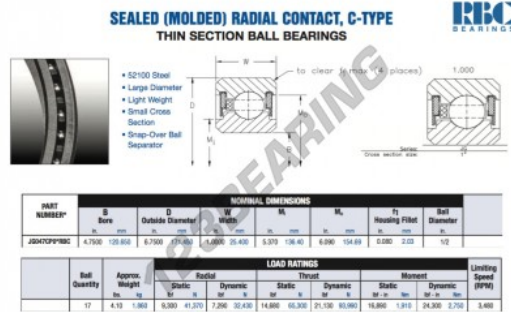

Deep groove ball bearing single row JG047-CP0-RBC - JG047-CP0-RBC

<https://www.123bearing.ie/bearing-housing/deep-groove-bearing/single-row/jg047-cp0-rbc>

PRODUCT FEATURES

Brand	RBC
N° Ean13	3663952538075
Inside diameter	120.65 mm
Outside diameter	171.45 mm
Thickness	25.4 mm
Weight	1860 g
Packaging	1