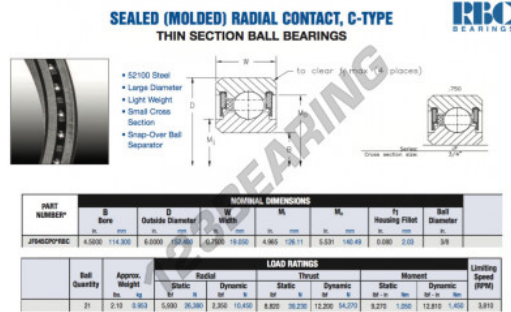

Deep groove ball bearing single row JF045-CP0-RBC - JF045-CP0-RBC

<https://www.123bearing.ie/bearing-housing/deep-groove-bearing/single-row/jf045-cp0-rbc>

PRODUCT FEATURES

Brand	RBC
N° Ean13	3663952538013
Inside diameter	114.3 mm
Outside diameter	152.4 mm
Thickness	19.05 mm
Weight	953 g
Packaging	1