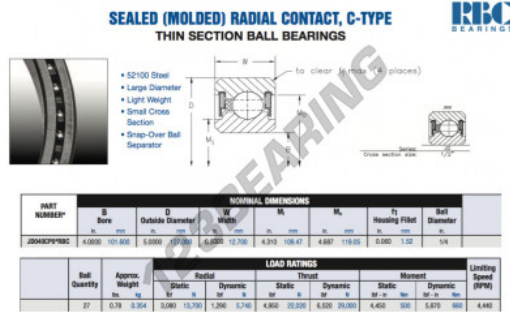

Deep groove ball bearing single row JD040-CP0-RBC - JD040-CP0-RBC

<https://www.123bearing.ie/bearing-housing/deep-groove-bearing/single-row/jd040-cp0-rbc>

PRODUCT FEATURES

Brand	RBC
N° Ean13	3663952537887
Inside diameter	101.6 mm
Outside diameter	127 mm
Thickness	12.7 mm
Weight	354 g
Packaging	1