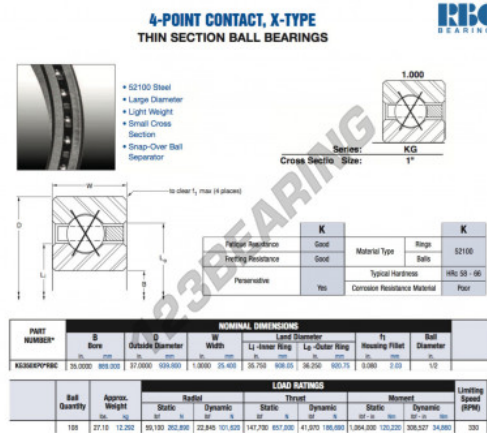

## Deep groove ball bearing single row KG350-XP0-RBC - KG350-XP0-RBC

<https://www.123bearing.ie/bearing-housing/deep-groove-bearing/single-row/kg350-xp0-rbc>

### PRODUCT FEATURES

Brand	RBC
N° Ean13	3663952537740
Inside diameter	889 mm
Outside diameter	939.8 mm
Thickness	25.4 mm
Weight	12292 g
Packaging	1

[contact@123bearing.ie](mailto:contact@123bearing.ie)

+33 359 36 04 90